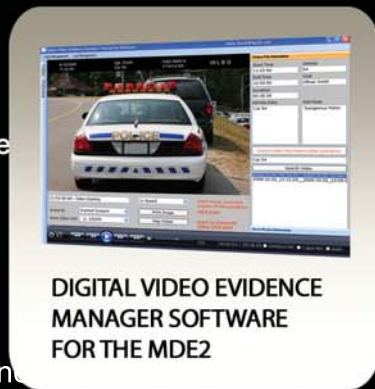

STOP OVERPAYING FOR MOTORCYCLE IN CAR VIDEO SYSTEMS

\$3995.00

Features:

- MOTOR-CAM Video Resolution is 720 X 480 High Definition, records in MPEG2 Directly to Memory Stick .
- Touch Screen controls just like the Apple iPhone - No old fashion buttons.
 - Radar Interfacing Cable displays radar info onto the touchscreen for recording
- Pre Alarm, capture up to 2 minutes of video prior to record activation
- Built to withstand Temperatures from -40 Fahrenheit to +190 Fahrenheit
- 2.4GHz Digital Wireless Microphone - 40 digital channels ensure multiple systems can operate in close proximity without interference
- Wireless Mic Auto Activation - the MOTO-CAM automatically turns on the wireless microphone whenever the system is activated. Likewise the wireless microphone can activate the MDE2. This means never worrying your officer forgot to turn on their audio recording
- Optional Driver License Scanner. Inputs Suspect drivers license to our video system
- The Only Digital Video System on the Market today that is rated Military 810F Durable

World's #1 Selling Digital Police In-Car Video System